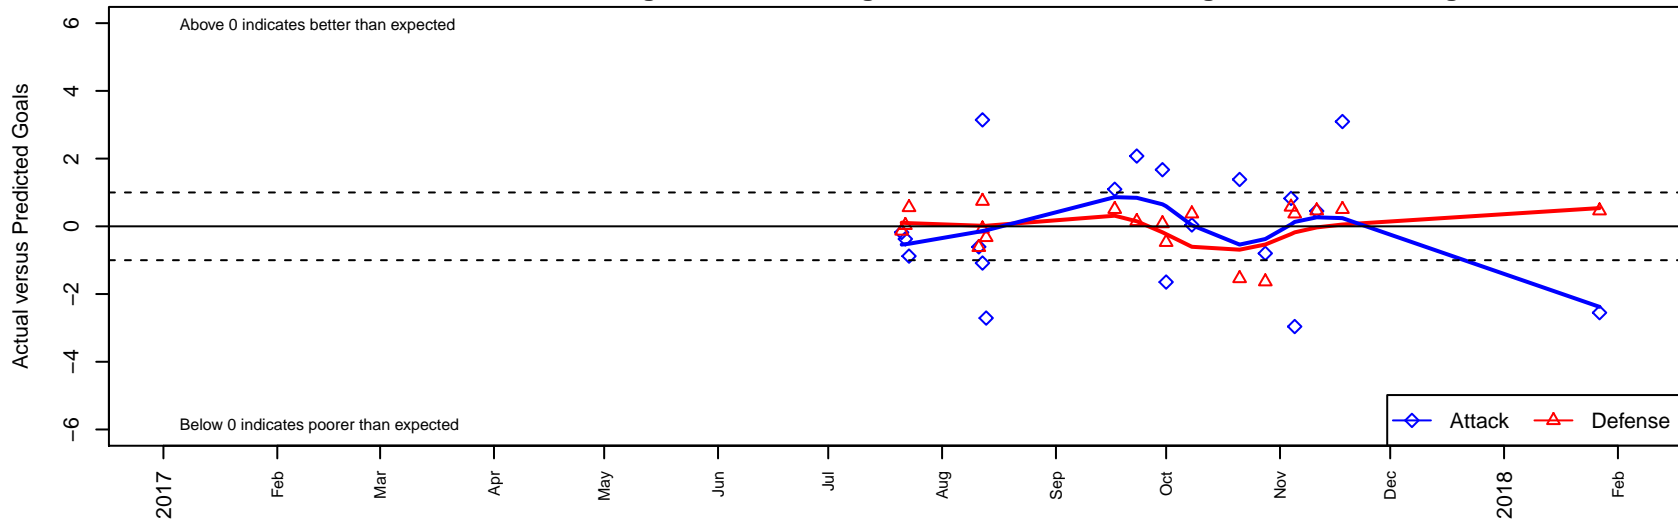

SSC Shadow United Hall G04

Spokane SC Shadow
 Spokane, WA
 G04 total strength=1415
 attack=8.59 defense=8.28
 fall league = RCL G04 Div 4

alt names used:
 SPOKANE SC SHADOW – UNITED G04 HALL
 SPOKANE SC SHADOW UNITED G04 HALL
 Spokane Shadow–Hall
 SSC Shadow United G04

Venues played:
 2017 Sounders FC Cup GU14 Gold
 2017 Les Schwab NW Cup U14
 2017 RCL G04 Div 4

SSC Shadow United Hall G04
 Dots are actual minus expected GF (blue circles) and GA (red triangles).
 Blue line is smoothed change in attack strength. Red is smoothed change in defense strength.

**attack and defense variance (black dot)
relative to other teams
and top 10 in region**

**attack and defense rating
relative to others at age
and all opponents in last 13 months**

Performance relative to 13 month average