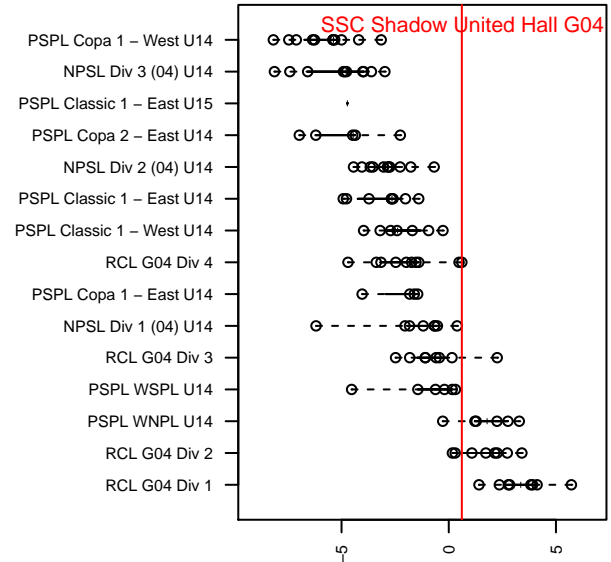

SSC Shadow United Hall G04

Spokane SC Shadow
 Spokane, WA
 G04 total strength=1415
 attack=8.59 defense=8.28
 fall league = RCL G04 Div 4

alt names used:
 SPOKANE SC SHADOW – UNITED G04 HALL
 SPOKANE SC SHADOW UNITED G04 HALL
 Spokane Shadow–Hall
 SSC Shadow United G04

Venues played:
 2017 Sounders FC Cup GU14 Gold
 2017 Les Schwab NW Cup U14
 2017 RCL G04 Div 4

SSC Shadow United Hall G04
 Dots are actual minus expected GF (blue circles) and GA (red triangles).
 Blue line is smoothed change in attack strength. Red is smoothed change in defense strength.

**attack and defense variance (black dot)
relative to other teams
and top 10 in region**

**attack and defense rating
relative to others at age
and all opponents in last 13 months**

Performance relative to 13 month average