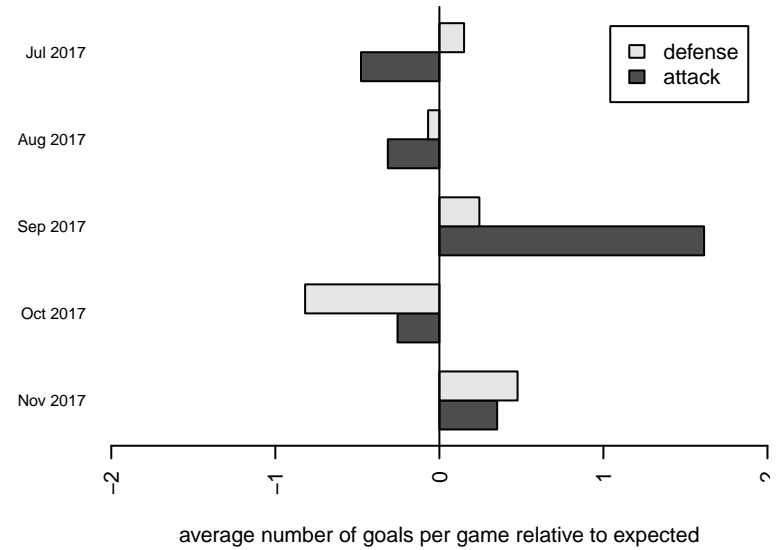

Performance relative to 13 month average