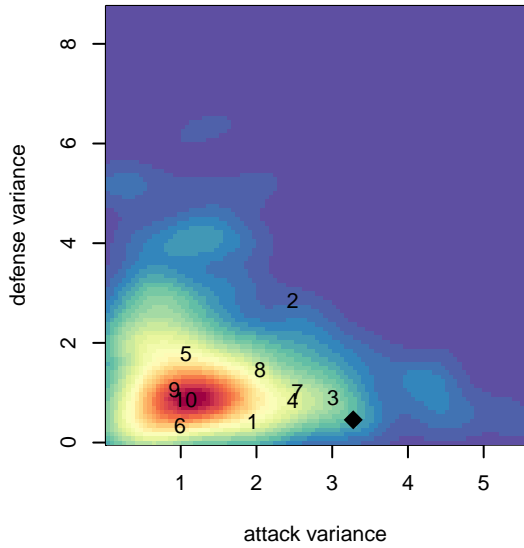

SSC Shadow United Hall G04

Spokane SC Shadow
 Spokane, WA
 G04 total strength=1415
 attack=8.59 defense=8.28
 fall league = RCL G04 Div 4

alt names used:
 SPOKANE SC SHADOW – UNITED G04 HALL
 SPOKANE SC SHADOW UNITED G04 HALL
 Spokane Shadow–Hall
 SSC Shadow United G04

Venues played:
 2017 Sounders FC Cup GU14 Gold
 2017 Les Schwab NW Cup U14
 2017 RCL G04 Div 4

SSC Shadow United Hall G04
 Dots are actual minus expected GF (blue circles) and GA (red triangles).
 Blue line is smoothed change in attack strength. Red is smoothed change in defense strength.

**attack and defense variance (black dot)
relative to other teams
and top 10 in region**

**attack and defense rating
relative to others at age
and all opponents in last 13 months**

Performance relative to 13 month average